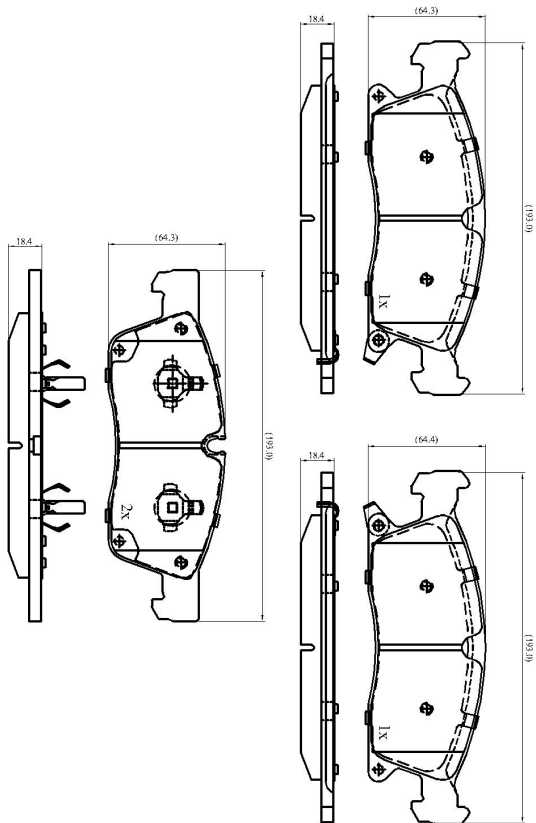

Make: JEEP

Model: GRAND CHEROKEE IV

Part Number: ADB36096

Vehicle Manufacturing/Engine:

ADB36096

Specifications

Fitting Position

:

Front

Model Date	:	2010-
Or. Caliper	:	
WVA	:	25,19,02,51,91,25,192
FMSI	:	
Length	:	193.1,194.3
Width	:	63.9,64
Thickness	:	19