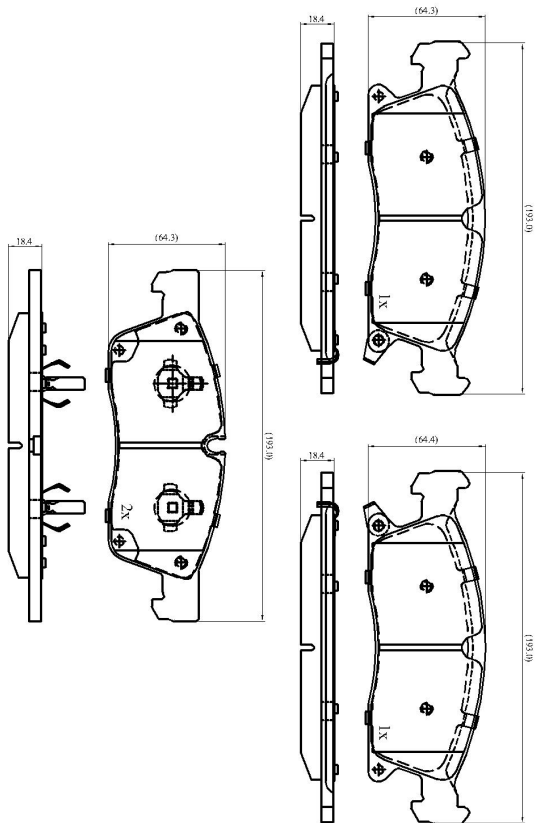

Make: JEEP

Model: GRAND CHEROKEE IV

Part Number: ADB36096

Vehicle Manufacturing/Engine:

ADB36096

Specifications

Fitting Position

:

Front

Model Date	:	2016-
Or. Caliper	:	
WVA	:	25,19,02,51,91,25,192
FMSI	:	
Length	:	193.1,194.3
Width	:	63.9,64
Thickness	:	19