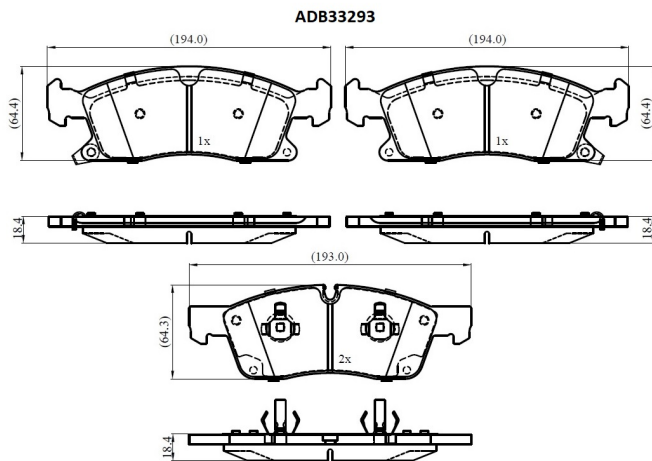

Make: JEEP

Model: GRAND CHEROKEE VAN

Part Number: ADB33293

Vehicle Manufacturing/Engine:

Specifications

Fitting Position	:	Front
Model Date	:	2013-
Or. Caliper	:	
WVA	:	25190

FMSI	:	
Length	:	193.0/194.0
Width	:	64.3/64.4
Thickness	:	18.4