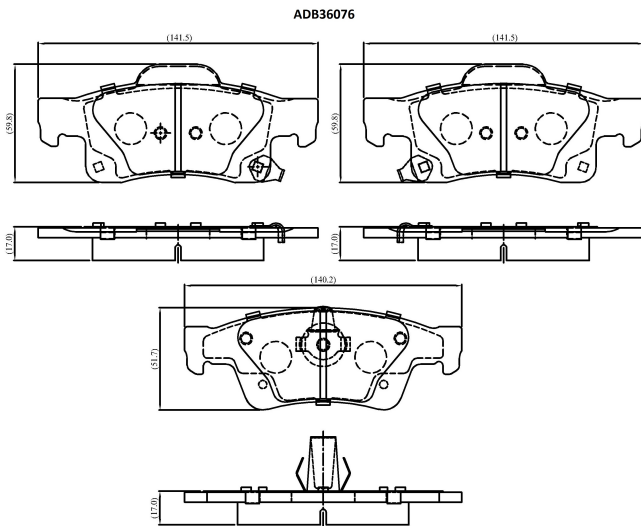

Make: JEEP

Model: Grand Cherokee

Part Number: ADB36076

Vehicle Manufacturing/Engine:

Specifications

Fitting Position	:	Rear
Model Date	:	10-
Or. Caliper	:	

WVA	:	25196, 25197, 25198
FMSI	:	
Length	:	140.30/141.50
Width	:	51.70/59.60
Thickness	:	17