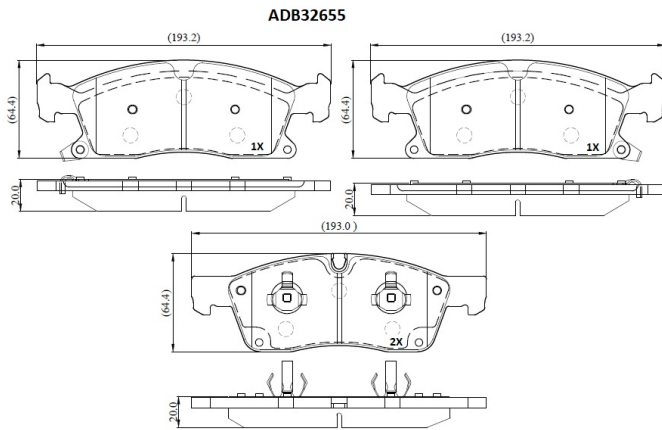

Make: JEEP

Model: Grand Cherokee

Part Number: ADB32655

Vehicle Manufacturing/Engine:

Specifications

Fitting Position	:	Front
Model Date	:	Nov-20
Or. Caliper	:	
WVA	:	

FMSI	:	D1904
Length	:	193.2
Width	:	64.4
Thickness	:	20