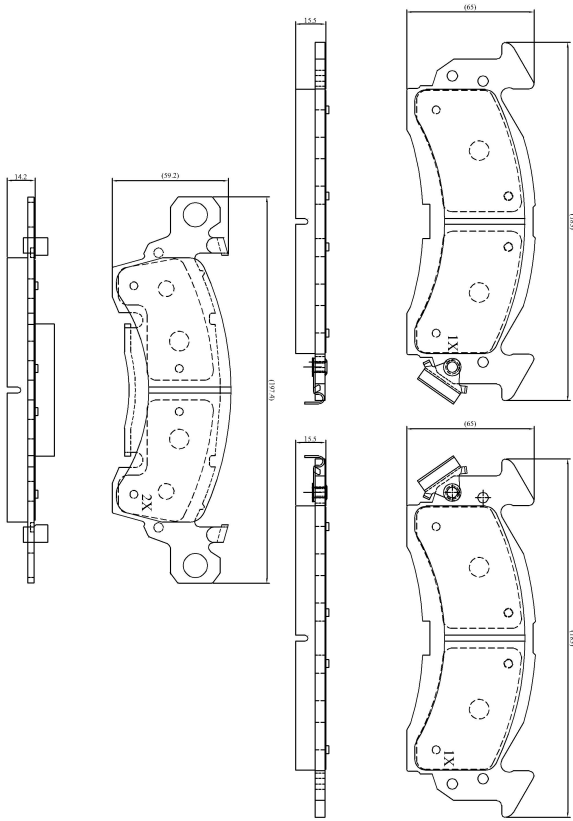

Make: JEEP

Model: Grand Wagoneer

Part Number: ADB3786

Vehicle Manufacturing/Engine:

ADB3786

Specifications

Fitting Position	:	Front
Model Date	:	10/83-10/92
Or. Caliper	:	K-Hayes
WVA	:	20869
FMSI	:	
Length	:	197.4/183.0
Width	:	59.2/65.7
Thickness	:	14.2/15.5