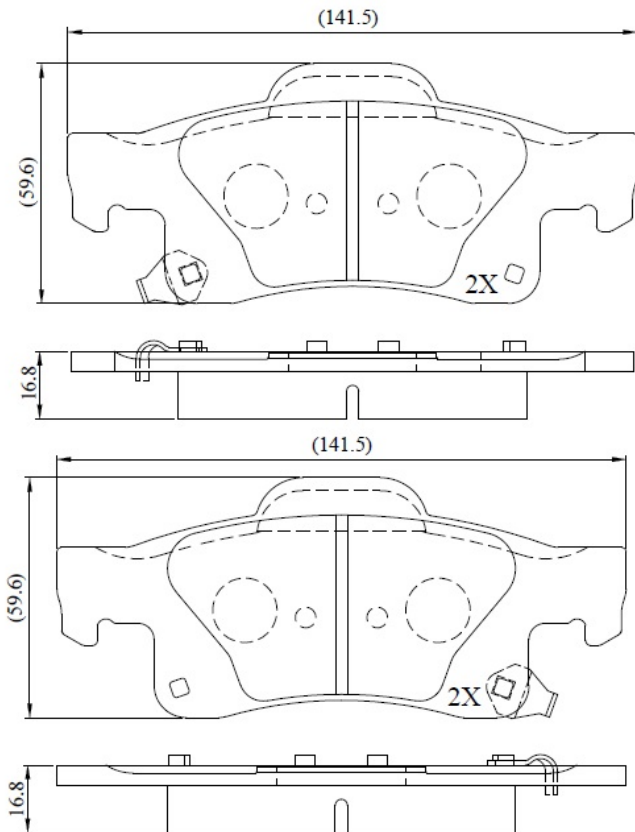

Make: JEEP

Model: GRAND

Part Number: ADB32584

Vehicle Manufacturing/Engine:

ADB32584

Specifications

Fitting Position

:

Rear

Model Date	:	Nov-13
Or. Caliper	:	
WVA	:	
FMSI	:	D1498
Length	:	140.3/141.5
Width	:	51.7/59.6
Thickness	:	16.8