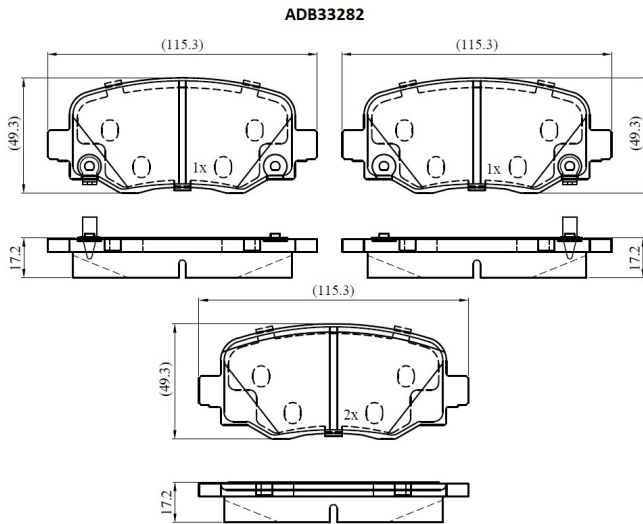

Make: JEEP

Model: RENEGADE VAN

Part Number: ADB33282

Vehicle Manufacturing/Engine:

Specifications

Fitting Position	:	Rear
Model Date	:	2014-
Or. Caliper	:	

WVA	:	22304
FMSI	:	
Length	:	115.3
Width	:	49.3
Thickness	:	17.2