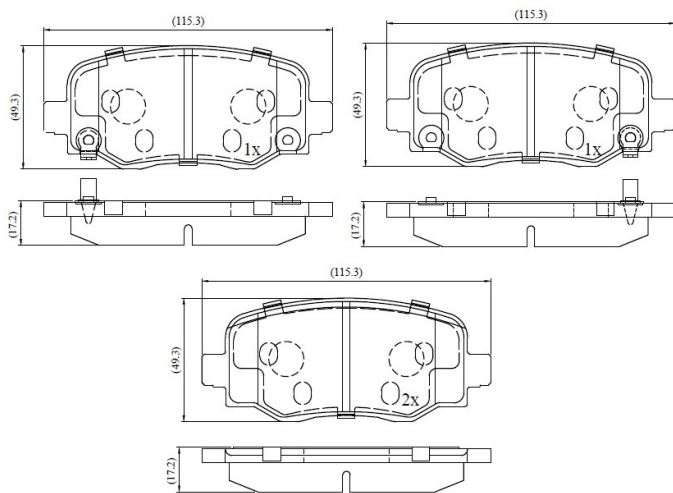

Make: JEEP

Model: Renegade/Cherokee

Part Number: ADB32303

Vehicle Manufacturing/Engine:

ADB32303

Specifications

| | | |
|-------------------------|---|-------|
| Fitting Position | : | Front |
| Model Date | : | 14- |
| Or. Caliper | : | |

| | | |
|------------------|---|---------------------|
| WVA | : | 22169, 22170, 25733 |
| FMSI | : | |
| Length | : | 115.5 |
| Width | : | 49.5 |
| Thickness | : | 17.2 |