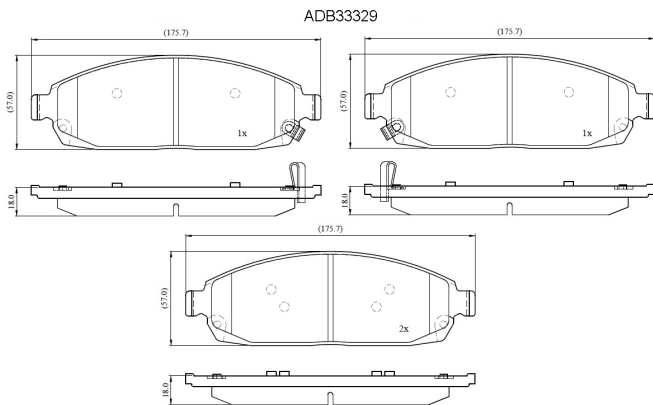

Make: JEEP

Model: TRUCK Commander

Part Number: ADB33329

Vehicle Manufacturing/Engine:

Specifications

Fitting Position	:	Front
Model Date	:	06-Oct
Or. Caliper	:	
WVA	:	
FMSI	:	7985-D1080

Length	:	175.7
Width	:	57
Thickness	:	18