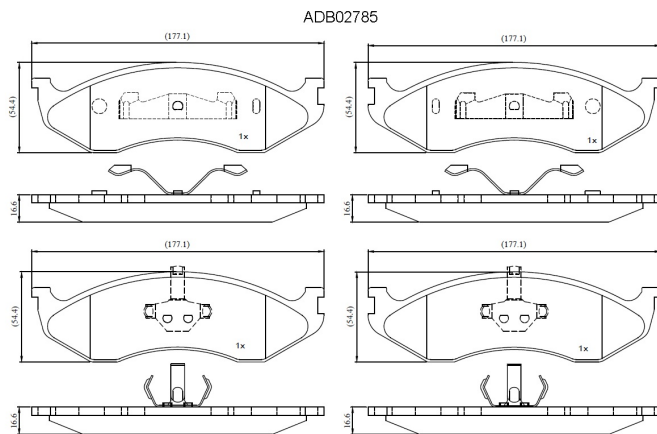

Make: JEEP

Model: TRUCK Grand Cherokee

Part Number: ADB02785

Vehicle Manufacturing/Engine:

Specifications

Fitting Position	:	Front
Model Date	:	93-98
Or. Caliper	:	
WVA	:	

FMSI	:	7358A-D477
Length	:	177.1
Width	:	54.4
Thickness	:	16.6