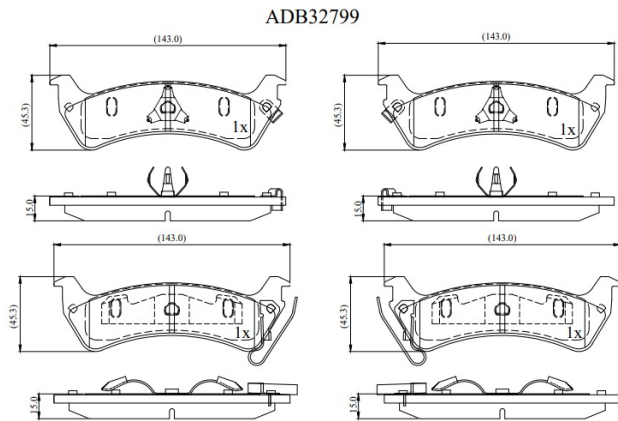

Make: JEEP

Model: TRUCK Grand Cherokee

Part Number: ADB32799

Vehicle Manufacturing/Engine:

Specifications

Fitting Position	:	Rear
Model Date	:	94-98
Or. Caliper	:	
WVA	:	

FMSI	:	7502A-D666
Length	:	143
Width	:	45.3
Thickness	:	15