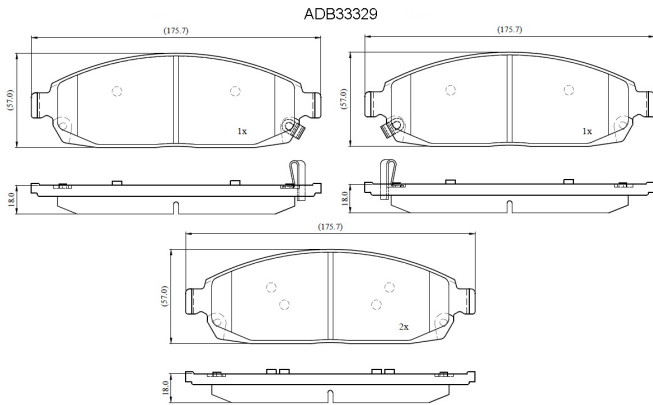

Make: JEEP

Model: TRUCK Grand Cherokee

Part Number: ADB33329

Vehicle Manufacturing/Engine:

Specifications

Fitting Position	:	Front
Model Date	:	05-Oct
Or. Caliper	:	
WVA	:	
FMSI	:	7985-D1080

Length	:	175.7
Width	:	57
Thickness	:	18