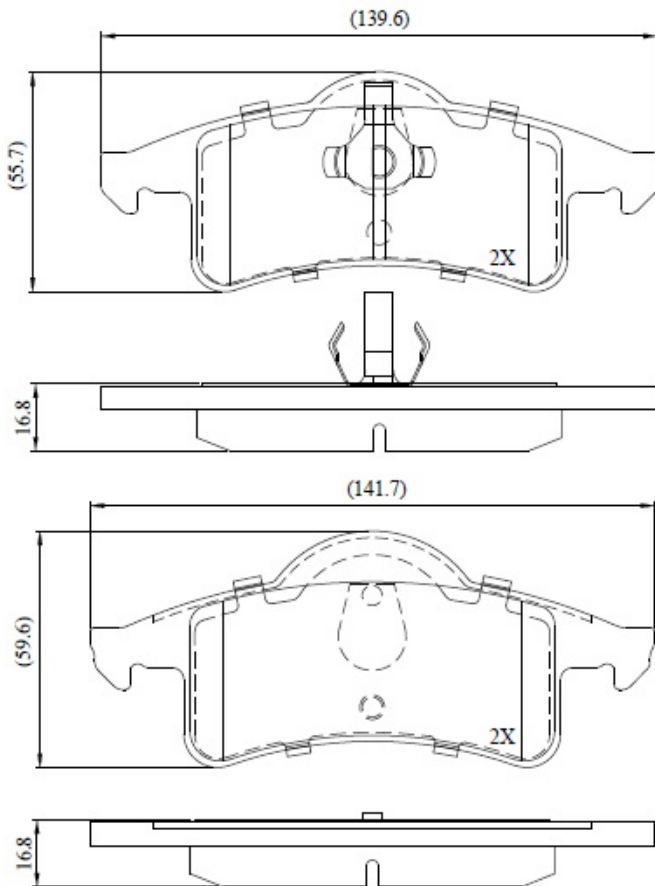

Make: JEEP

Model: TRUCK Grand Cherokee

Part Number: ADB03334

Vehicle Manufacturing/Engine:

ADB03334

Specifications

Fitting Position	:	Rear
Model Date	:	99-04
Or. Caliper	:	
WVA	:	
FMSI	:	7661-D791
Length	:	139.6/141.7
Width	:	55.7/59.6
Thickness	:	16.8