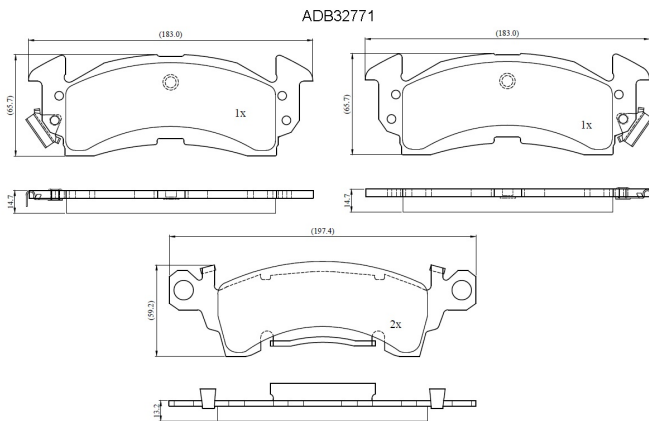

Make: JEEP

Model: TRUCK J Series 1

Part Number: ADB32771

Vehicle Manufacturing/Engine:

Specifications

Fitting Position	:	Front
Model Date	:	74-88
Or. Caliper	:	
WVA	:	

FMSI	:	728A-D52
Length	:	183/197.4
Width	:	65.7/59.2
Thickness	:	14.7/13.2