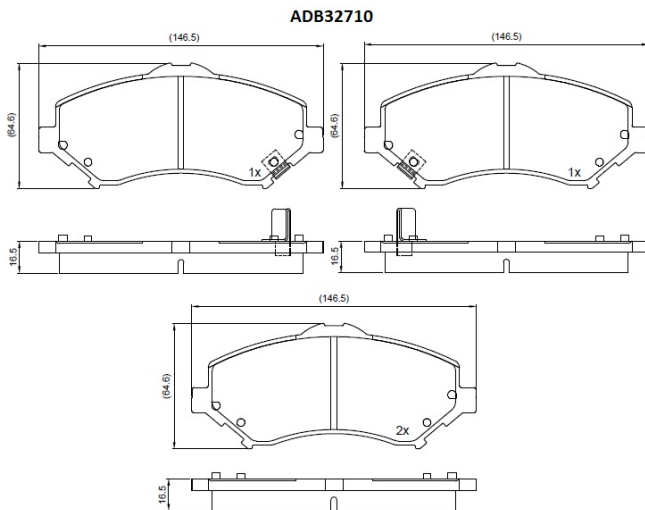

Make: JEEP

Model: TRUCK Liberty

Part Number: ADB32710

Vehicle Manufacturing/Engine:

Specifications

| | | |
|-------------------------|---|--------|
| Fitting Position | : | Front |
| Model Date | : | 08-Nov |
| Or. Caliper | : | |

| | | |
|------------------|---|------------|
| WVA | : | |
| FMSI | : | 8389-D1273 |
| Length | : | 146.5 |
| Width | : | 64.6 |
| Thickness | : | 18.3 |