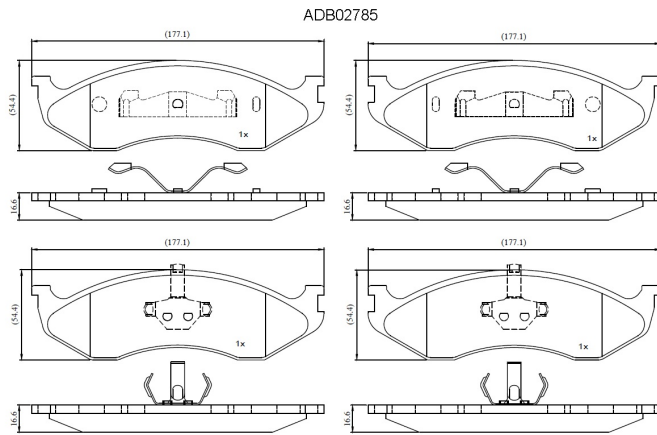

Make: JEEP

Model: TRUCK Mid-Size

Part Number: ADB02785

Vehicle Manufacturing/Engine:

Specifications

Fitting Position	:	Front
Model Date	:	90-
Or. Caliper	:	
WVA	:	

FMSI	:	7358A-D477
Length	:	177.1
Width	:	54.4
Thickness	:	16.6