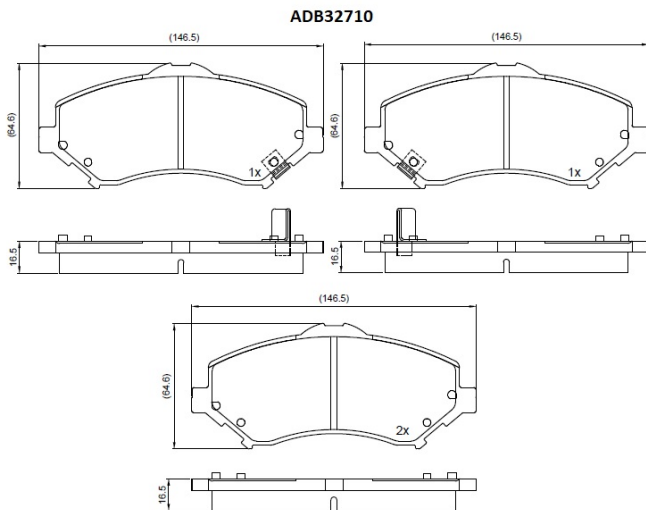

Make: JEEP

Model: TRUCK Wrangler

Part Number: ADB32710

Vehicle Manufacturing/Engine:

Specifications

Fitting Position	:	Front
Model Date	:	Jul-13
Or. Caliper	:	

WVA	:	
FMSI	:	8389-D1273
Length	:	146.5
Width	:	64.6
Thickness	:	18.3