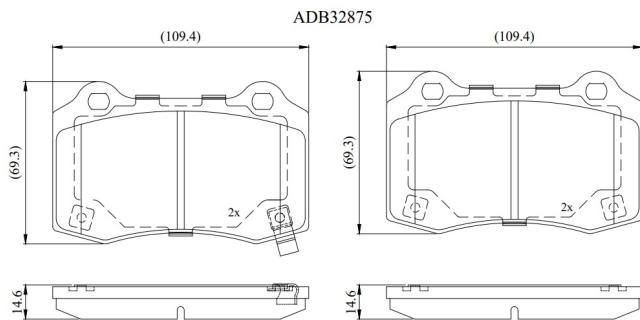

Make: JEEP

Model: TRUCK

Part Number: ADB32875

Vehicle Manufacturing/Engine:

Specifications

Fitting Position	:	Rear
Model Date	:	Jun-13
Or. Caliper	:	
WVA	:	
FMSI	:	7958-D1053
Length	:	109.4

Width	:	69.3
Thickness	:	14.6