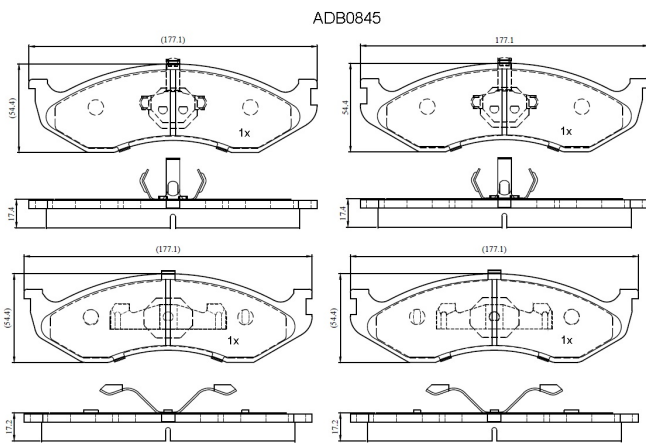

Make: JEEP

Model: Wagoneer

Part Number: ADB0845

Vehicle Manufacturing/Engine:

Specifications

Fitting Position	:	Front
Model Date	:	10/87-12/89
Or. Caliper	:	K-Hayes
WVA	:	21822

FMSI	:	
Length	:	177.1
Width	:	54.4
Thickness	:	17.2