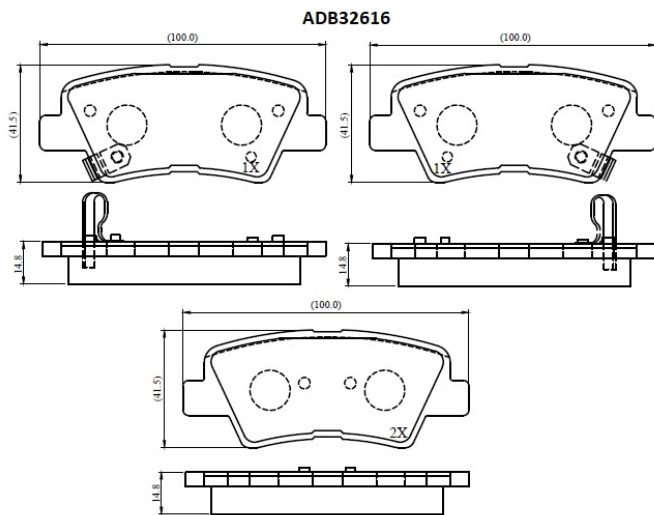

Make: KIA

Model: Amanti

Part Number: ADB32616

Vehicle Manufacturing/Engine:

Specifications

Fitting Position	:	Rear
Model Date	:	07-Sep
Or. Caliper	:	

WVA	:	
FMSI	:	D1313
Length	:	100
Width	:	41.5
Thickness	:	14.8