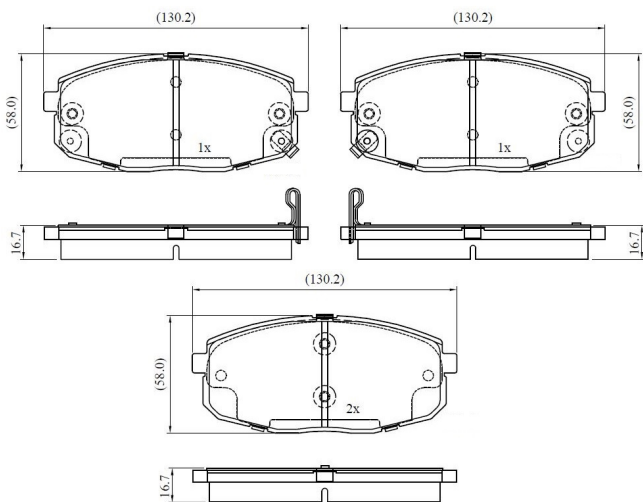

Make: KIA

Model: Carens II

Part Number: ADB31798

Vehicle Manufacturing/Engine:

ADB31798

Specifications

Fitting Position	:	Front
Model Date	:	07/02-->

Or. Caliper	:	Mando
WVA	:	23966
FMSI	:	
Length	:	13
Width	:	58.2
Thickness	:	16.7