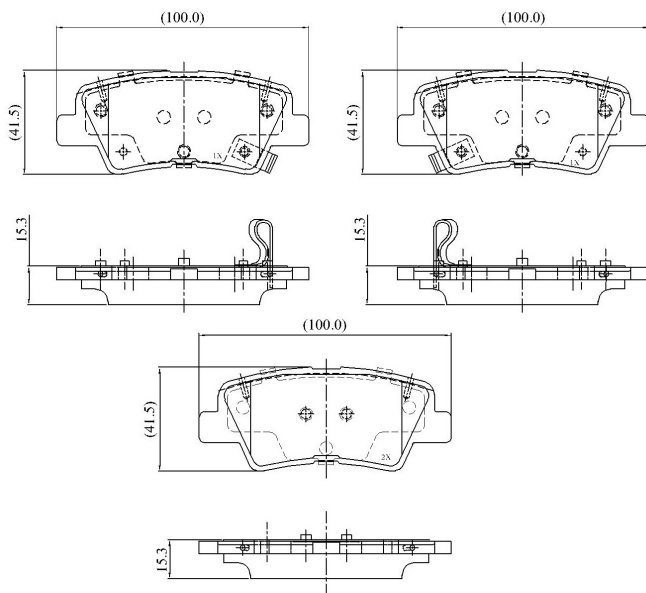

Make: KIA

Model: CARENS IV

Part Number: ADB32161

Vehicle Manufacturing/Engine:

ADB32161

Specifications

Fitting Position : Rear

Model Date	:	03/13-
Or. Caliper	:	Akebono
WVA	:	2,49,34,24,93,52,49,36,00,00,00,00,00,00,000
FMSI	:	
Length	:	99.8
Width	:	41
Thickness	:	15.3