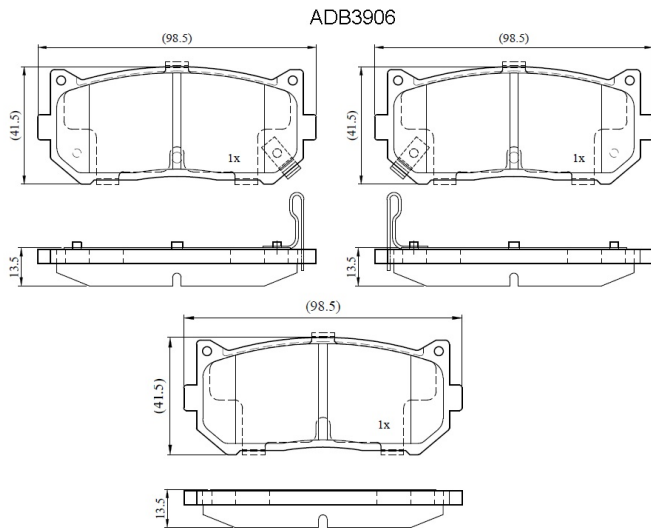

Make: KIA

Model: Carens

Part Number: ADB3906

Vehicle Manufacturing/Engine:

Specifications

Fitting Position	:	Rear
Model Date	:	06/00-->
Or. Caliper	:	Sumitomo

WVA	:	23455
FMSI	:	
Length	:	98.5
Width	:	41.5
Thickness	:	13.5