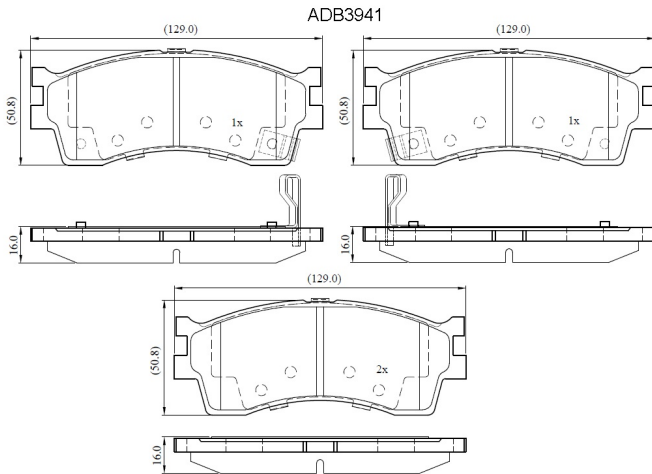

Make: KIA

Model: Carens

Part Number: ADB3941

Vehicle Manufacturing/Engine:

Specifications

Fitting Position	:	Front
Model Date	:	06/00-->
Or. Caliper	:	
WVA	:	23,87,32,38,74,23,875

FMSI	:	
Length	:	129
Width	:	50.8
Thickness	:	16