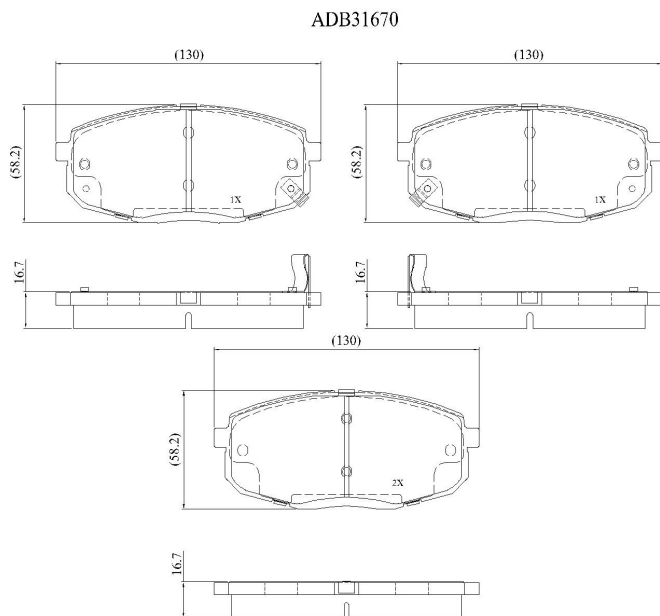

Make: KIA

Model: Carens

Part Number: ADB31670

Vehicle Manufacturing/Engine:

Specifications

Fitting Position

:

Front

Model Date	:	07/02-09/06
Or. Caliper	:	
WVA	:	
FMSI	:	
Length	:	130
Width	:	58.2
Thickness	:	16.7