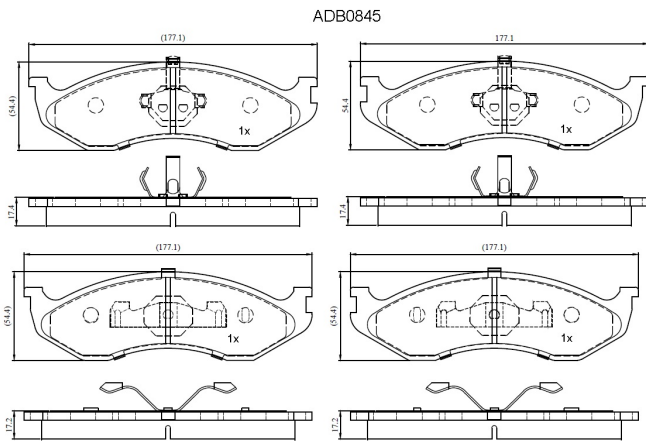

Make: KIA

Model: Carnival

Part Number: ADB0845

Vehicle Manufacturing/Engine:

Specifications

Fitting Position	:	Front
Model Date	:	06/99-05/01
Or. Caliper	:	K-Hayes
WVA	:	21822

FMSI	:	
Length	:	177.1
Width	:	54.4
Thickness	:	17.2