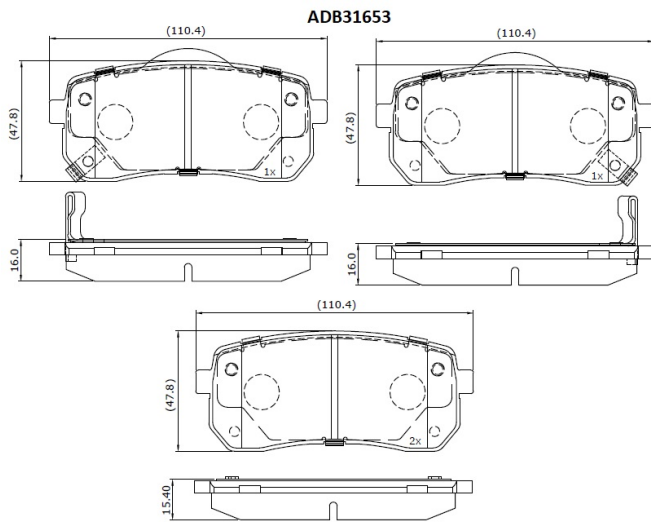

Make: KIA

Model: Carnival

Part Number: ADB31653

Vehicle Manufacturing/Engine:

Specifications

Fitting Position	:	Rear
Model Date	:	06/06->
Or. Caliper	:	

WVA	:	
FMSI	:	
Length	:	110.4
Width	:	47.8
Thickness	:	15.4/16.0