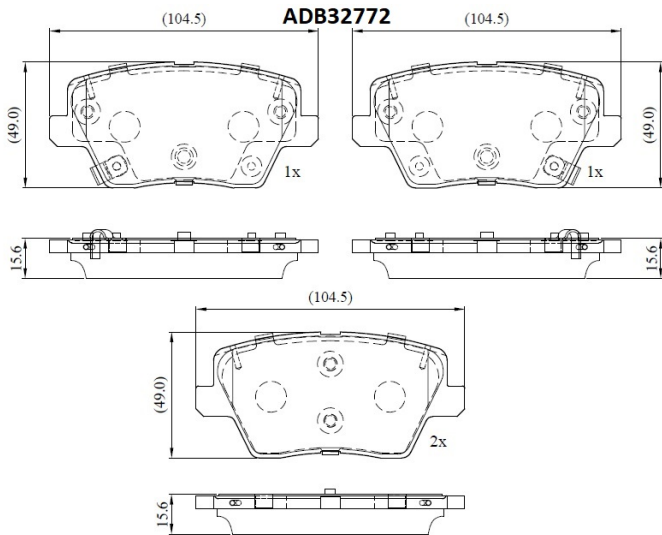

Make: KIA

Model: CEE'D Combi Van

Part Number: ADB32772

Vehicle Manufacturing/Engine:

Specifications

Fitting Position	:	Rear
Model Date	:	2018-
Or. Caliper	:	

WVA	:	22,67,52,26,76,22,677
FMSI	:	
Length	:	105
Width	:	49
Thickness	:	16