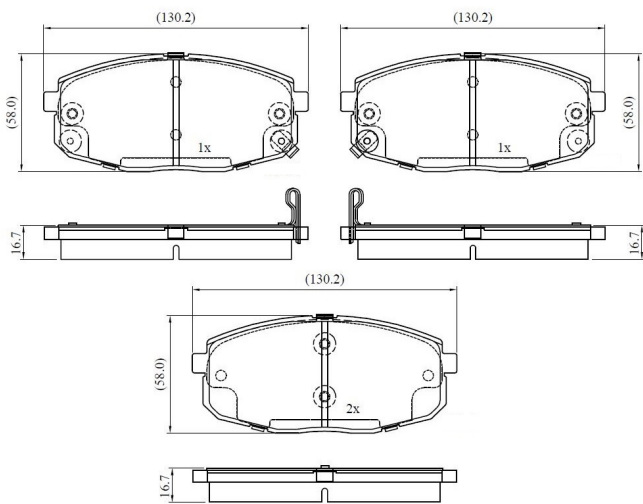

Make: KIA

Model: CEE'D Estate

Part Number: ADB31798

Vehicle Manufacturing/Engine:

ADB31798

Specifications

Fitting Position	:	Front
Model Date	:	09/07-->

Or. Caliper	:	Mando
WVA	:	23966
FMSI	:	
Length	:	13
Width	:	58.2
Thickness	:	16.7