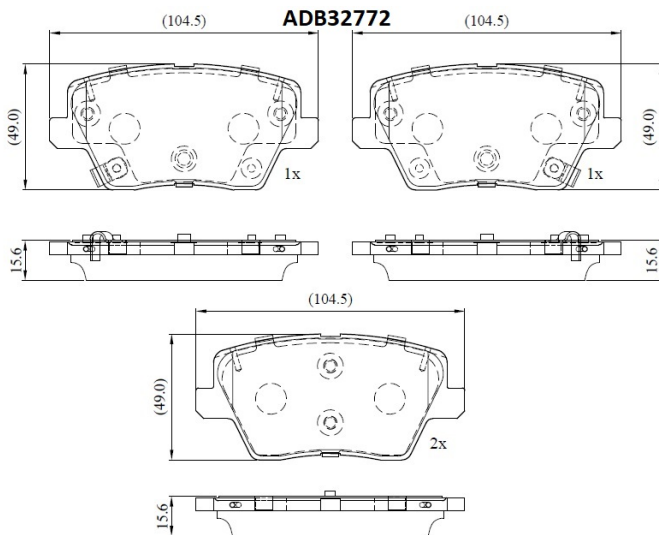

Make: KIA

Model: CEE'D Hatchback Van

Part Number: ADB32772

Vehicle Manufacturing/Engine:

Specifications

Fitting Position	:	Rear
Model Date	:	2018-
Or. Caliper	:	

WVA	:	22,67,52,26,76,22,677
FMSI	:	
Length	:	105
Width	:	49
Thickness	:	16