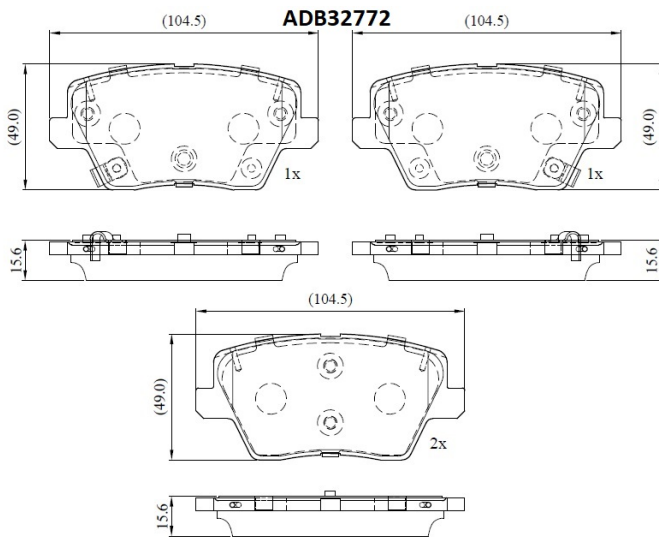

Make: KIA

Model: CEE'D Sportswagon

Part Number: ADB32772

Vehicle Manufacturing/Engine:

Specifications

Fitting Position	:	Rear
Model Date	:	2018-
Or. Caliper	:	

WVA	:	22,67,52,26,76,22,677
FMSI	:	
Length	:	105
Width	:	49
Thickness	:	16