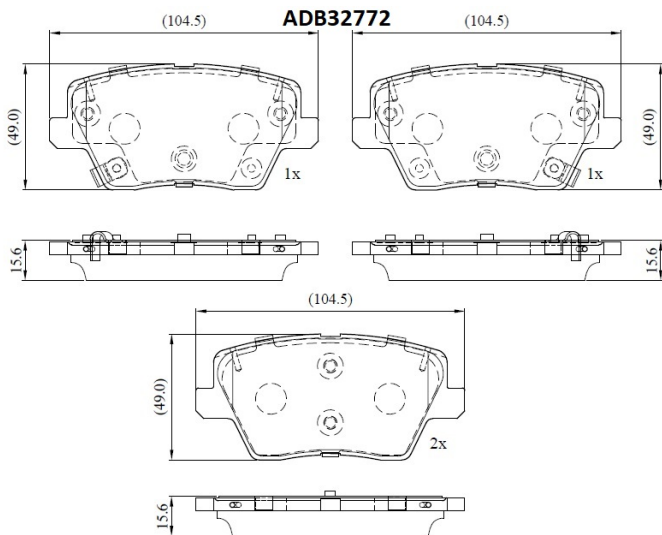

Make: KIA

Model: CEE'D Sportswagon

Part Number: ADB32772

Vehicle Manufacturing/Engine:

Specifications

Fitting Position	:	Rear
Model Date	:	2019-
Or. Caliper	:	

WVA	:	22,67,52,26,76,22,677
FMSI	:	
Length	:	105
Width	:	49
Thickness	:	16