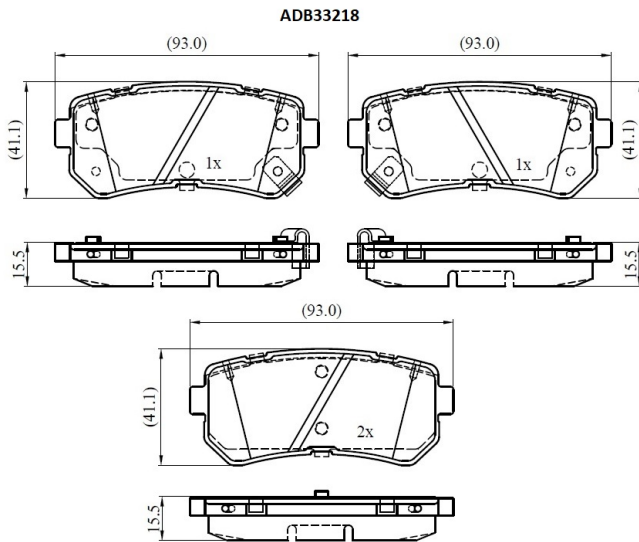

Make: KIA

Model: CEE'D SW

Part Number: ADB33218

Vehicle Manufacturing/Engine:

Specifications

Fitting Position	:	Rear
Model Date	:	2009-2012

Or. Caliper	:	
WVA	:	25292
FMSI	:	
Length	:	19
Width	:	41.1
Thickness	:	15.5