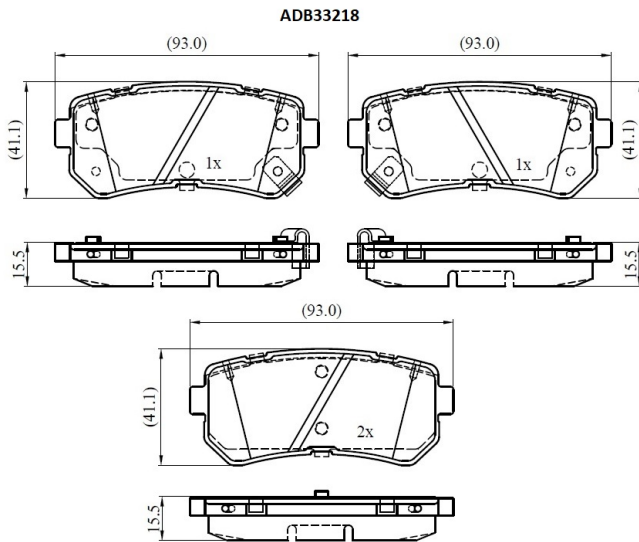

Make: KIA

Model: CEE'D SW

Part Number: ADB33218

Vehicle Manufacturing/Engine:

Specifications

Fitting Position	:	Rear
Model Date	:	2007-2012

Or. Caliper	:	
WVA	:	25292
FMSI	:	
Length	:	19
Width	:	41.1
Thickness	:	15.5