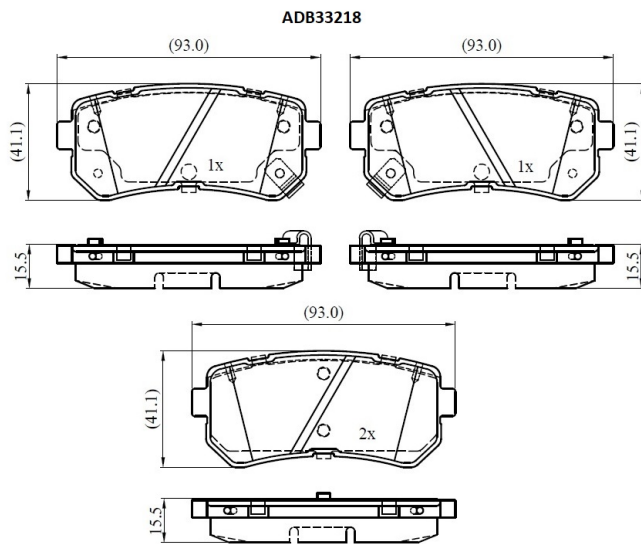

Make: KIA

Model: CEE'D SW

Part Number: ADB33218

Vehicle Manufacturing/Engine:

Specifications

Fitting Position	:	Rear
Model Date	:	2007-2012

Or. Caliper	:	
WVA	:	25292
FMSI	:	
Length	:	19
Width	:	41.1
Thickness	:	15.5