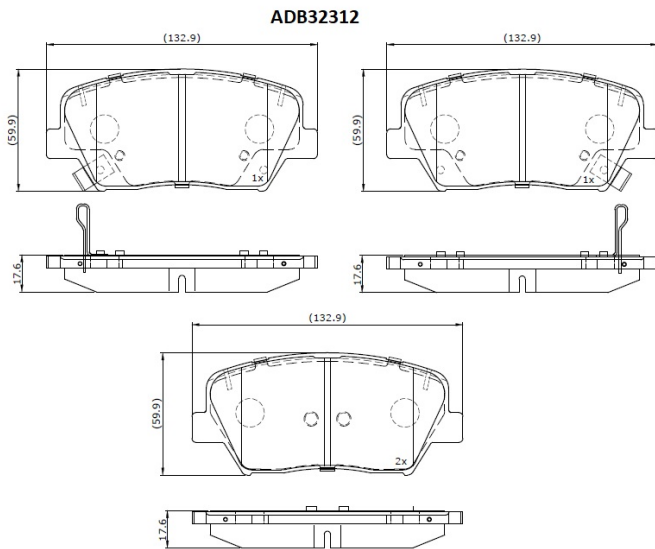

Make: KIA

Model: Cerato

Part Number: ADB32312

Vehicle Manufacturing/Engine:

Specifications

Fitting Position	:	Front
Model Date	:	11/2010-

Or. Caliper	:	
WVA	:	
FMSI	:	
Length	:	132.9
Width	:	59.9
Thickness	:	17.6