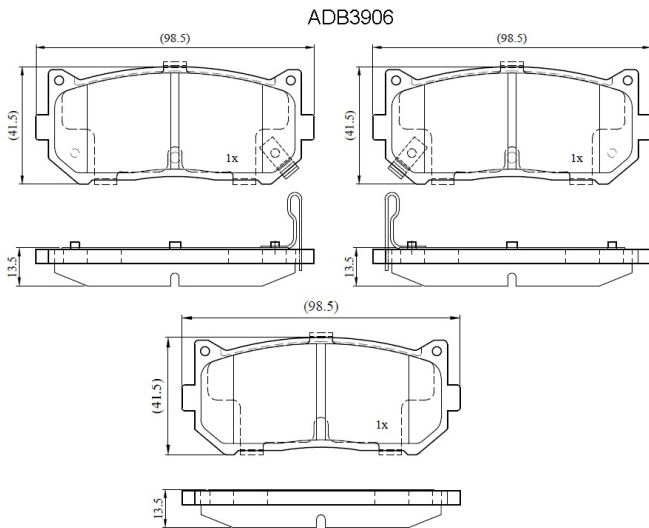

Make: KIA

Model: Clarus

Part Number: ADB3906

Vehicle Manufacturing/Engine:

Specifications

Fitting Position	:	Rear
Model Date	:	06/99-->
Or. Caliper	:	Sumitomo

WVA	:	23455
FMSI	:	
Length	:	98.5
Width	:	41.5
Thickness	:	13.5