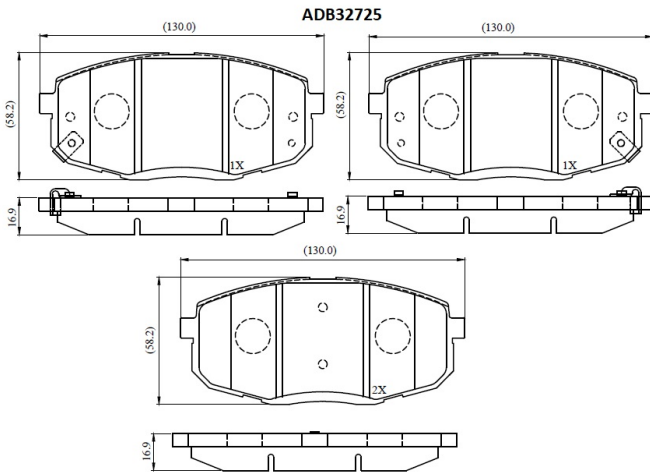

Make: KIA

Model: Forte

Part Number: ADB32725

Vehicle Manufacturing/Engine:

Specifications

Fitting Position	:	Front
Model Date	:	Oct-13
Or. Caliper	:	
WVA	:	

FMSI	:	8505-D1397
Length	:	130
Width	:	58.2
Thickness	:	16.9