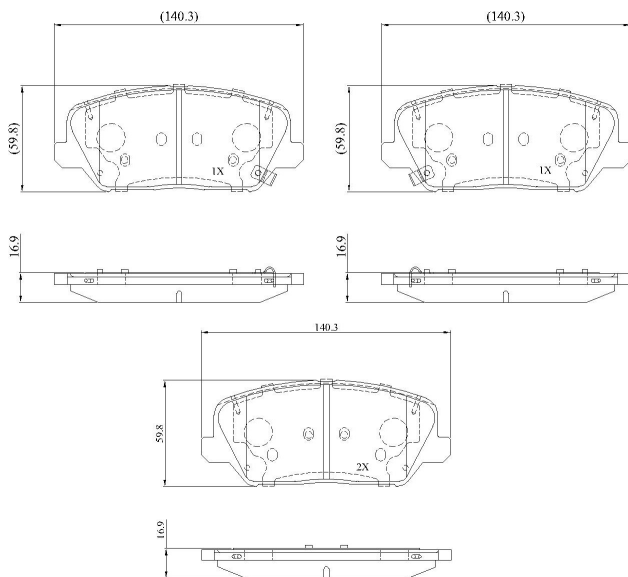

Make: KIA

Model: Forte

Part Number: ADB32828

Vehicle Manufacturing/Engine:

ADB32828

Specifications

Fitting Position

:

Front

Model Date	:	14-
Or. Caliper	:	
WVA	:	
FMSI	:	8960-D1735
Length	:	140.3
Width	:	59.8
Thickness	:	16.9