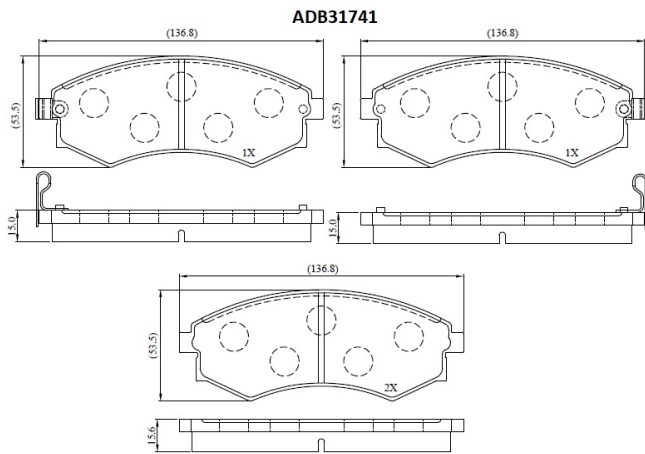

Make: KIA

Model: Joice

Part Number: ADB31741

Vehicle Manufacturing/Engine:

Specifications

| | | |
|-------------------------|---|-----------------------|
| Fitting Position | : | Rear |
| Model Date | : | 02/00--> |
| Or. Caliper | : | |
| WVA | : | 21,72,52,17,26,21,727 |

| | | |
|------------------|---|-----------|
| FMSI | : | |
| Length | : | 137 |
| Width | : | 53.5 |
| Thickness | : | 15.0/15.6 |