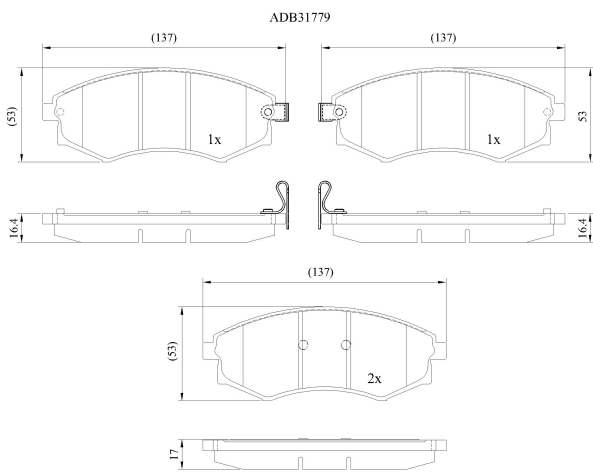

Make: KIA

Model: Joice

Part Number: ADB31779

Vehicle Manufacturing/Engine:

Specifications

| | | |
|-------------------------|---|----------------|
| Fitting Position | : | Front |
| Model Date | : | 02/00--> |
| Or. Caliper | : | Akebono |
| WVA | : | 2,17,25,21,726 |
| FMSI | : | |
| Length | : | 137 |
| Width | : | 53 |
| Thickness | : | 17 |