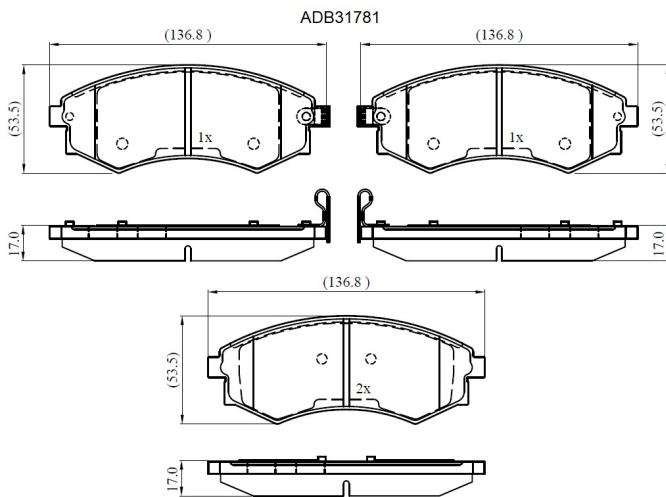

Make: KIA

Model: Joice

Part Number: ADB31781

Vehicle Manufacturing/Engine:

Specifications

Fitting Position	:	Front
Model Date	:	09/01-->
Or. Caliper	:	Sumitomo

WVA	:	21725
FMSI	:	
Length	:	137
Width	:	53.5
Thickness	:	17.0/17.4