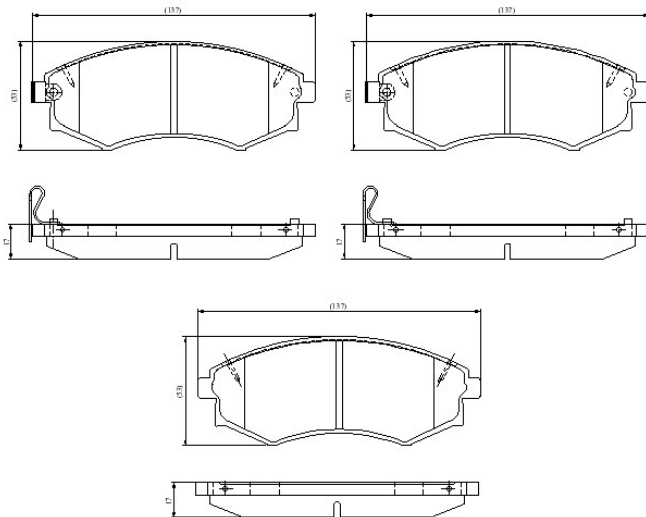

Make: KIA

Model: Magentis

Part Number: ADB3227

Vehicle Manufacturing/Engine:

ADB3227

Specifications

Fitting Position	:	Front
Model Date	:	03/01->

Or. Caliper	:	Mando
WVA	:	21727
FMSI	:	
Length	:	137
Width	:	53
Thickness	:	17