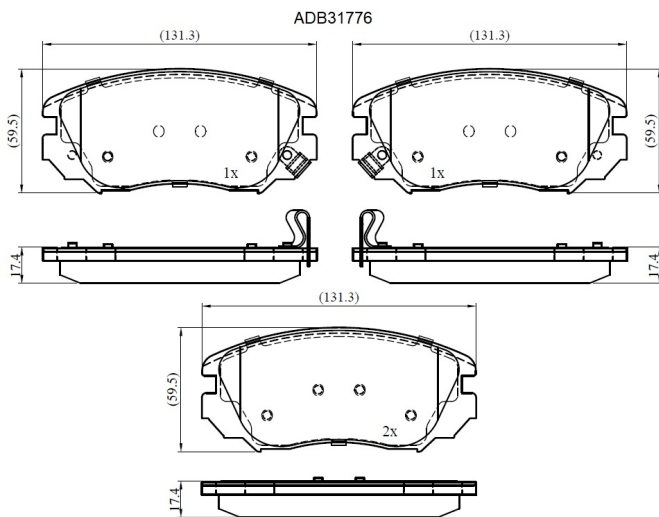

Make: KIA

Model: Magentis

Part Number: ADB31776

Vehicle Manufacturing/Engine:

Specifications

Fitting Position	:	Front
Model Date	:	11/05-->
Or. Caliper	:	Mando

WVA	:	23891
FMSI	:	
Length	:	131.3
Width	:	59.5
Thickness	:	17.4