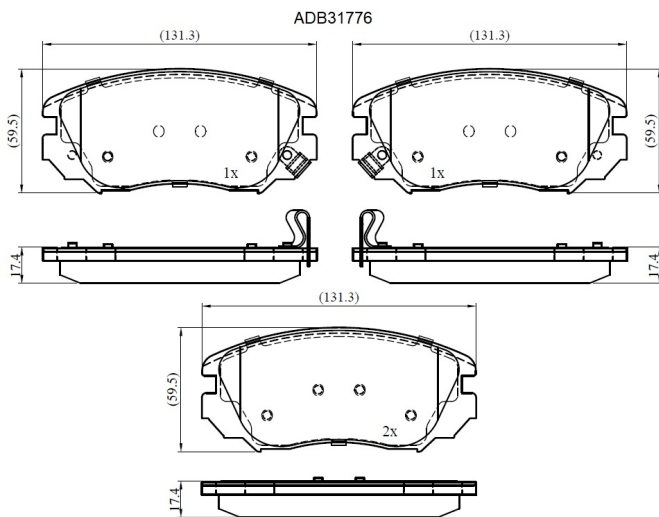

Make: KIA

Model: Magentis

Part Number: ADB31776

Vehicle Manufacturing/Engine:

Specifications

Fitting Position	:	Front
Model Date	:	04/06-->
Or. Caliper	:	Mando

WVA	:	23891
FMSI	:	
Length	:	131.3
Width	:	59.5
Thickness	:	17.4