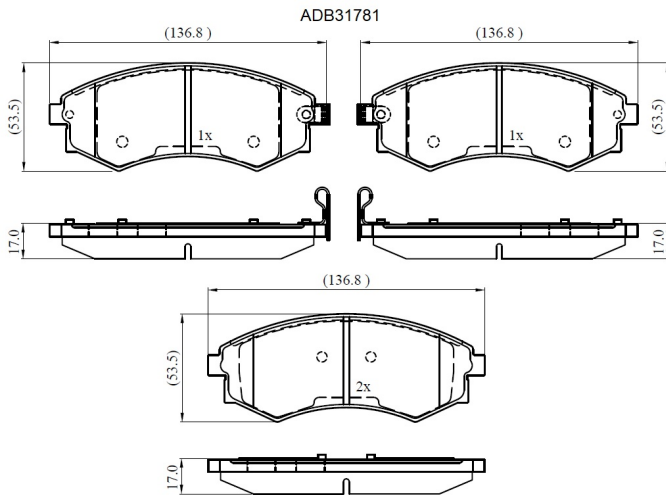

Make: KIA

Model: Magentis

Part Number: ADB31781

Vehicle Manufacturing/Engine:

Specifications

Fitting Position	:	Front
Model Date	:	05/01-->
Or. Caliper	:	Sumitomo

WVA	:	21725
FMSI	:	
Length	:	137
Width	:	53.5
Thickness	:	17.0/17.4