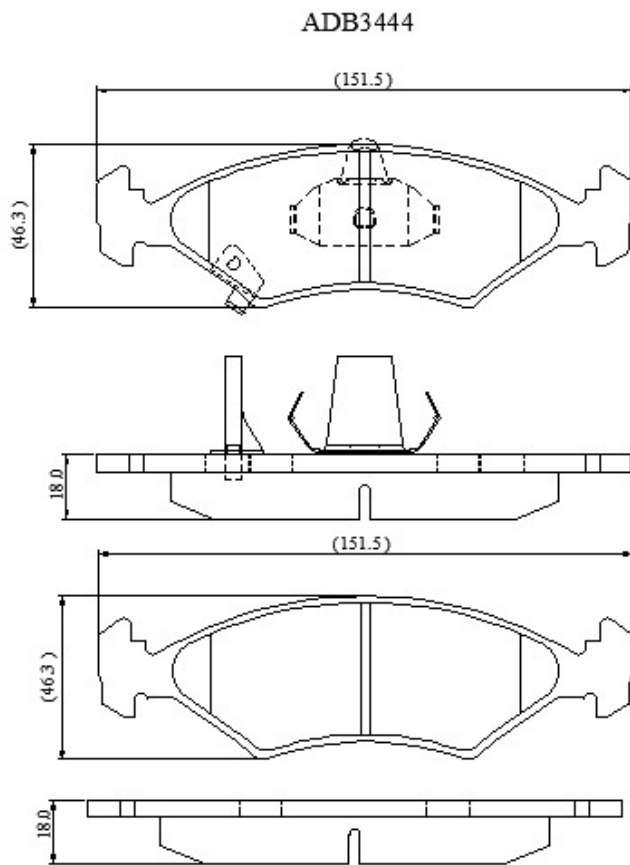

Make: KIA

Model: Mento

Part Number: ADB3444

Vehicle Manufacturing/Engine:

Specifications

Fitting Position

:

Front

Model Date	:	01/94-06/99
Or. Caliper	:	Ate
WVA	:	23384
FMSI	:	
Length	:	150.9
Width	:	46
Thickness	:	18