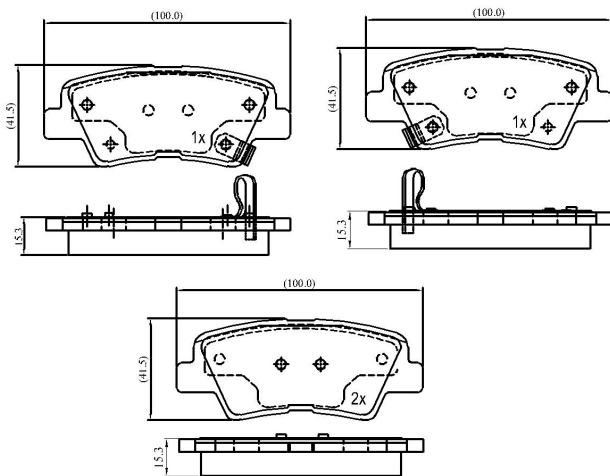

Make: KIA

Model: Opirus

Part Number: ADB32023

Vehicle Manufacturing/Engine:

ADB32023

Specifications

Fitting Position	:	Rear
Model Date	:	09/03-->
Or. Caliper	:	Akebono

WVA	:	24,93,42,49,35,24,936
FMSI	:	
Length	:	100
Width	:	41.5
Thickness	:	15.3