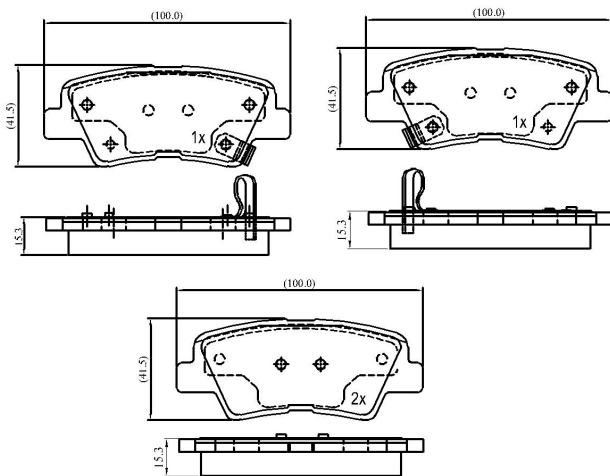

Make: KIA

Model: Opirus

Part Number: ADB32023

Vehicle Manufacturing/Engine:

ADB32023

Specifications

Fitting Position	:	Rear
Model Date	:	10/06-->
Or. Caliper	:	Akebono

WVA	:	24,93,42,49,35,24,936
FMSI	:	
Length	:	100
Width	:	41.5
Thickness	:	15.3